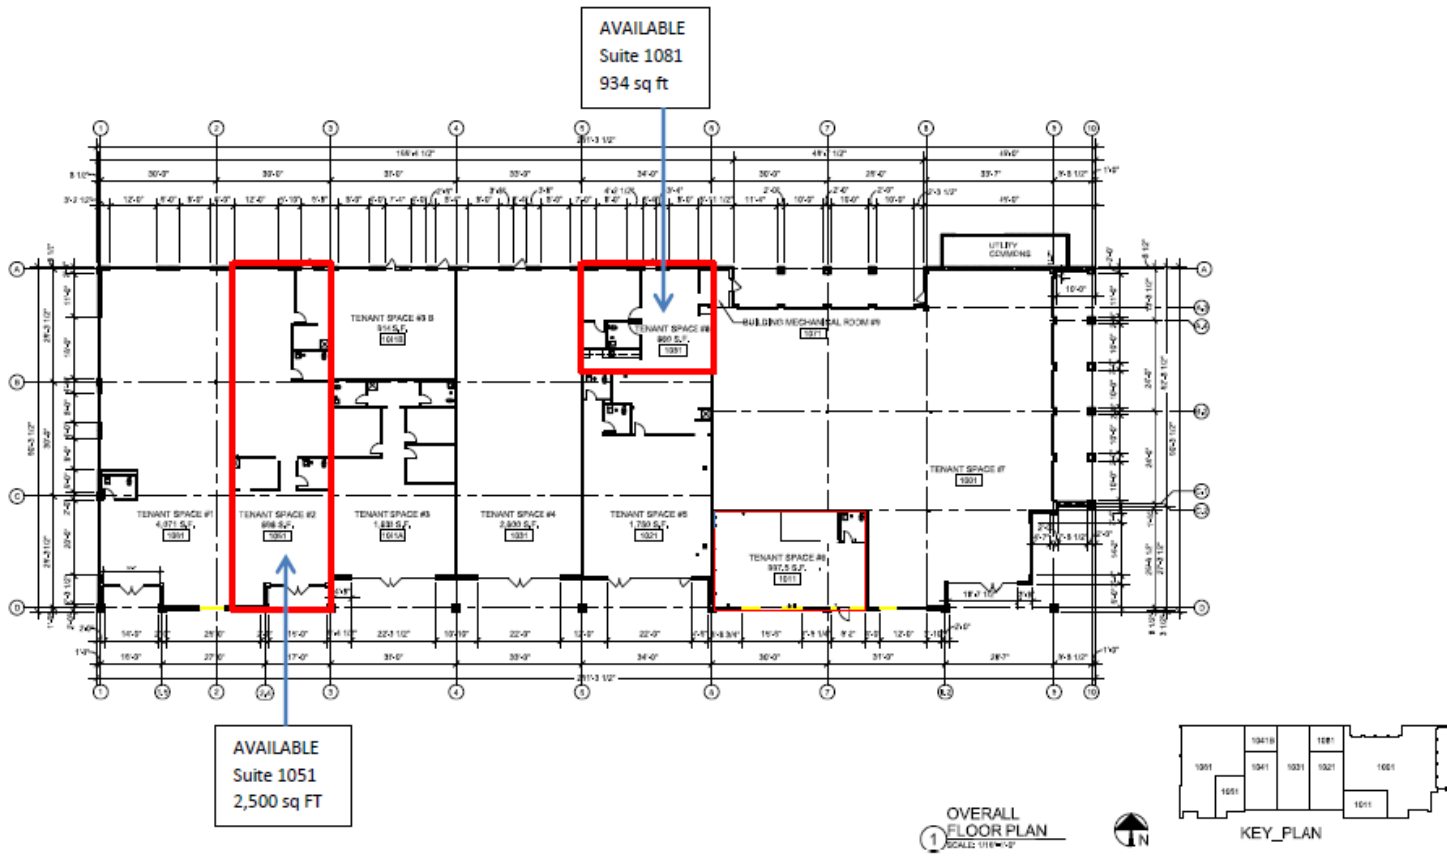

THE TUTERA GROUP

Mahaffie Retail Center

1001 – 1081 E. 151st Street, Olathe, Kansas

Located at the intersection of 151st Street and Mahaffie Street, just east of I-35 in Olathe, Kansas. High traffic volume with over 31,000 cars traveling along 151st Street per day.

AVAILABLE

Suite 1081	934 Square Feet
Suite 1051	2,270 Square Feet

MAHAFFIE RETAIL CENTER

7611 State Line Road, Suite 301
 Kansas City, MO 64114
 Phone: (816) 444-0900
www.Tutera.com
 Jeff Taylor

7611 State Line Road, Suite 301
Kansas City, MO 64114
Phone: (816) 444-0900 Fax (816) 822-0081
www.Tutera.com
Jeff Taylor